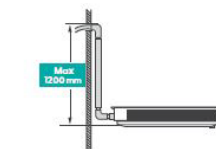

I Inner High Lift Pump

I Different Air Suction Options

I ΚΑΝΑΛΑΤΑ

WiFi Module €35

LSP ADT26UX4R, ADT36UX4R, ADT52UX4R

COMPACT ROUND FLOW ΚΑΣΕΤΕΣ

ACT26UR4RCC8	ACT35UR4RCC8	ACT52UR4RCC8
--------------	--------------	--------------