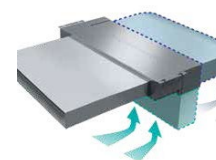

I Inner High Lift Pump

I Different Air Suction Options

I ΚΑΝΑΛΑΤΑ

WiFi Module €35

LSP ADT26UX4R, ADT36UX4R, ADT52UX4R

COMPACT ROUND FLOW ΚΑΣΕΤΕΣ

ACT26UR4RCC8	ACT35UR4RCC8	ACT52UR4RCC8
--------------	--------------	--------------